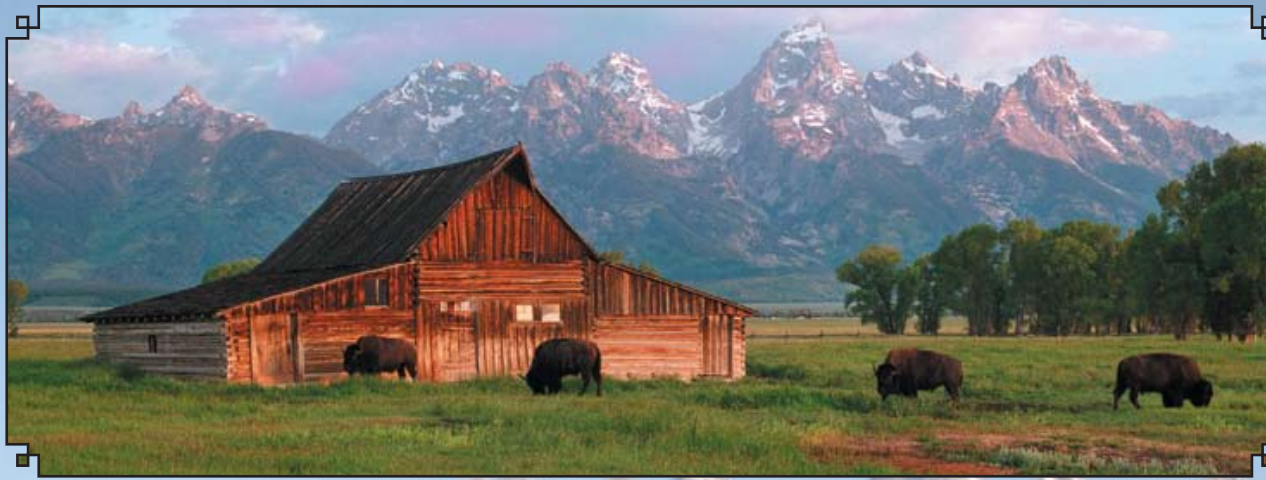

The Bunkhouse

The Grand

MOULTON RANCH CABINS

Grand Teton National Park

Bordered on all sides by the Grand Teton National Park, Moulton Ranch Cabins on Mormon Row is located approximately 13 miles north of Jackson. Secluded and nestled near the base of the Blacktail Butte, cabin rentals offer the most majestic view of the Teton Mountain Range.

Just yards away from the famous Moulton Barns, you'll awake and find yourself surrounded by nature's magnificence.

You'll love this exclusive outdoor experience!

Named the Grand for its spacious comfort and Grand view of the Teton Mountain Range. Sleeps six.

- Large deck with tremendous view
- Beautiful kitchenette
- Full bath with shower
- Queen bed
- Loft with two twin beds
- Queen size sofa-sleeper

This original homestead building features the best view of the Tetons with a large picture window. Sleeps four.